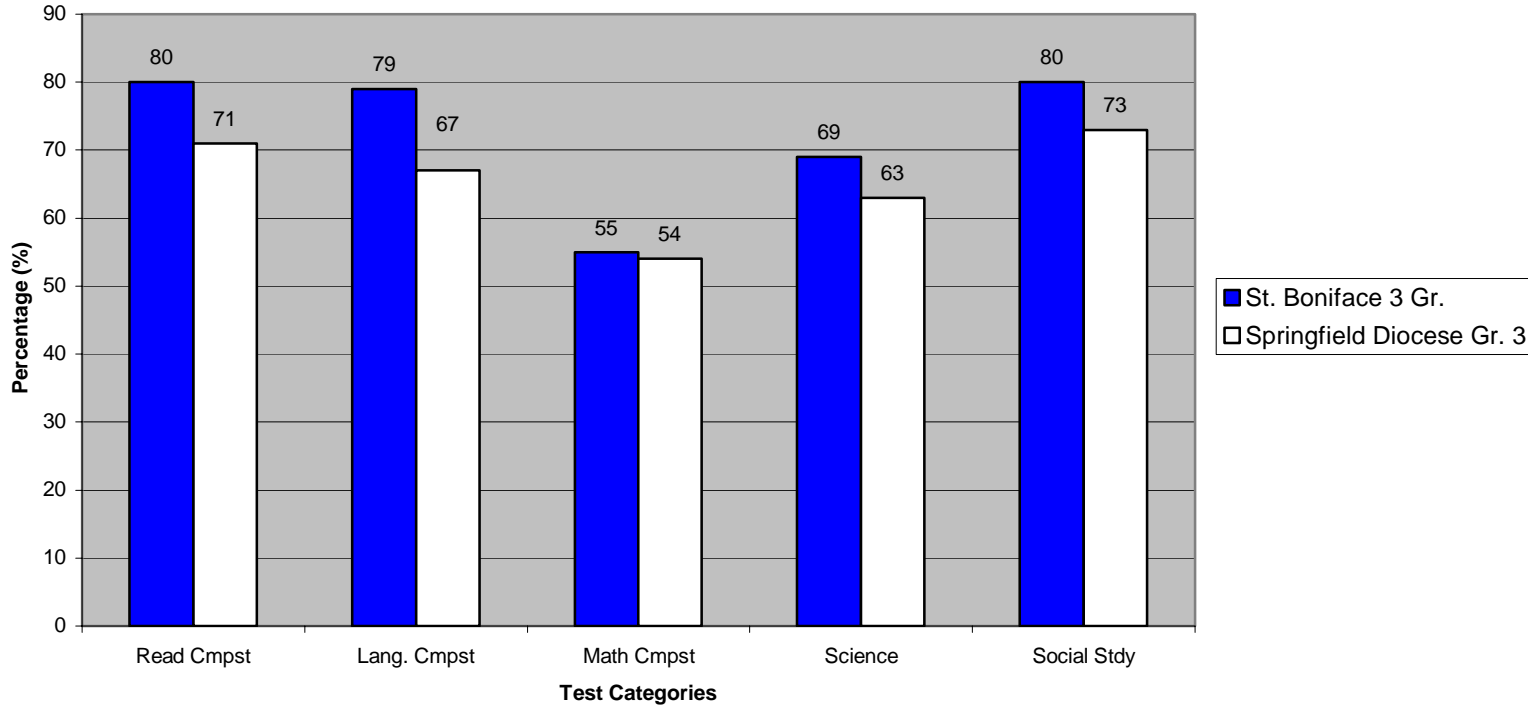

Grade 3

Please scroll down to see Grades 5 & 7.

St. Boniface Terra Nova Scores 2006
Gr. 3 Median National Percentile

St. Boniface Terra Nova Test Scores 2006 Median National Percentile					
School	Read Cmpst	Lang. Cmpst	Math Cmpst	Science	Social Stdy
St. Boniface Gr. 3	80	79	55	69	80
Springfield Diocese Gr. 3	71	67	54	63	73