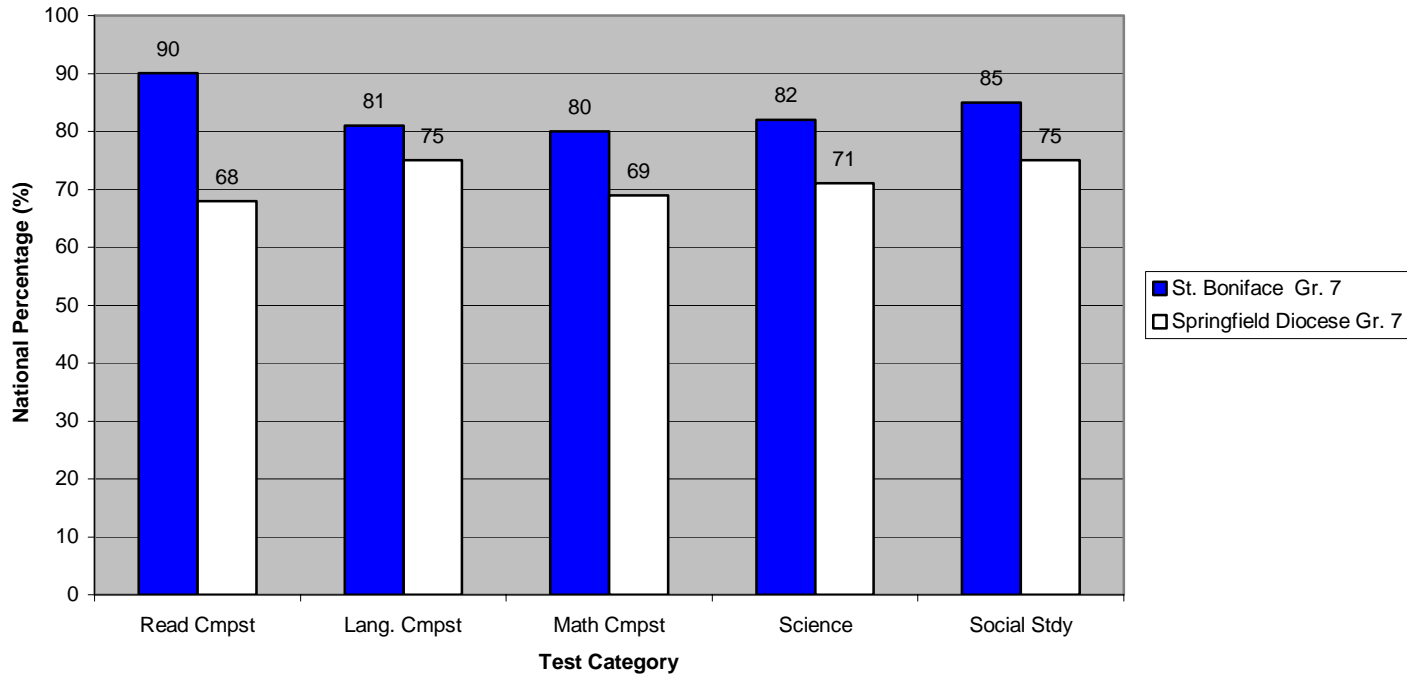

Grade 7

St. Boniface Terra Nova Scores 2006
Gr. 7 Median National Percentile

St. Boniface Terra Nova Test Scores 2006 Median National Percentile					
School	Read Cmpst	Lang. Cmpst	Math Cmpst	Science	Social Stdy
St. Boniface Gr. 7	90	81	80	82	85
Springfield Diocese Gr. 7	68	75	69	71	75