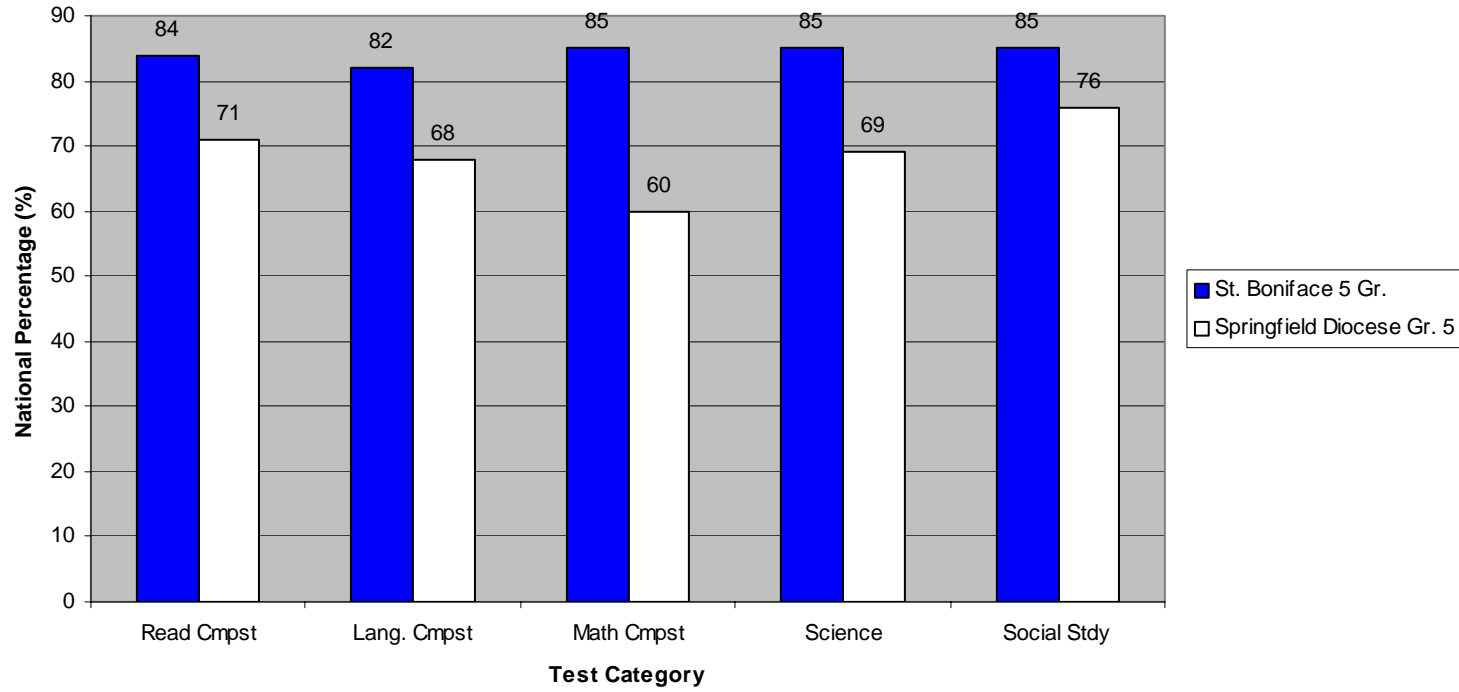

Grade 5

St. Boniface Terra Nova Scores 2006
Gr. 5 Median National Percentile

St. Boniface Terra Nova Test Scores 2006 Median National Percentile					
School	Read Cmpst	Lang. Cmpst	Math Cmpst	Science	Social Stdy
St. Boniface Gr. 5	84	82	85	85	85
Springfield Diocese Gr. 5	71	68	60	69	76